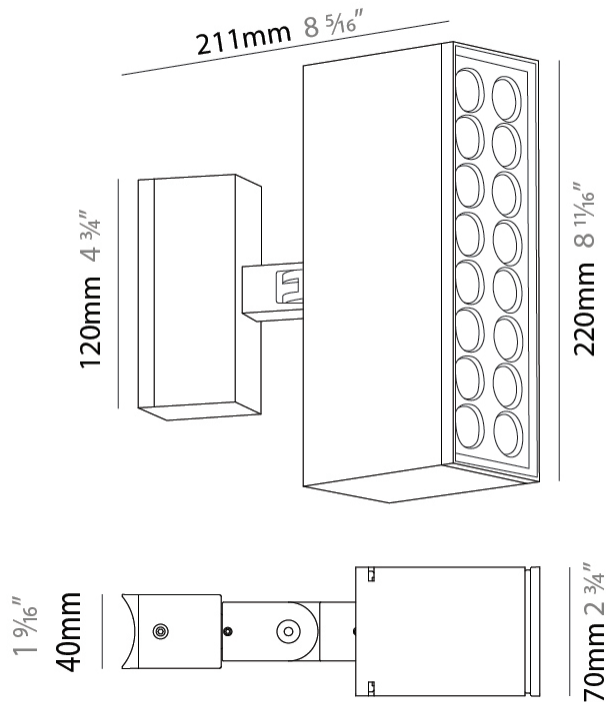

1. To build a product code in our configurator select the specify button on the base model # product page
2. To build a manual product code on this datasheet choose from the options listed below in blue font and add the suffix to the base model #

GENERAL

Series: Target
Brand: Platek
Division: Exterior
Mounting Type: Post
Mounting Location: Above Ground
Subcategory: Bollard

PHYSICAL

Shape: Rectangle
Length (mm): 220
Length (in): 8 ¹¹/₁₆
Width (mm): 70
Width (in): 2 ³/₄
Height (mm): 227
Height (in): 8 ¹¹/₁₆
Light Distribution: Adjustable / Direct
Screws: A4 stainless steel
Diffuser: Clear tempered glass
Fixture Finish: [BLK / WHI / GRY / COR / ANT / BRZ](#)
Fixture Material: Aluminum Die Cast

ELECTRICAL

Lamp Type: LED
Input Wattage (W): 34
Total Output Wattage (W): 32
Dimming: Non-Dimmable
Driver Included: Yes
Driver Location: Integrated
Driver Type: Constant Current - Universal
Driver Class: Class 2
Input Voltage (V): 120 - 277
Constant Current (MA): 700
Upon Request: (Not included - see components [IP65 or higher enclosure to be supplied by others]) Remote: 0-10Vdc dimming / DMX

LED

Number of LEDs: 16
Color Temperature (°K): [2700 / 3000 / 4000](#)
Max. Delivered Lumen (lm): Max 4610
CRI: >80 CRI
Lamp Life (hrs): 60000

OPTICAL

Optic°: [9 / 24 / 48 / ELL](#)
Adjustability: Rotational 330°; Tilt 90°

RATINGS AND CERTIFICATIONS

Certified By: Certified for North American Standards
IP rating: IP66
IK Rating: IK08